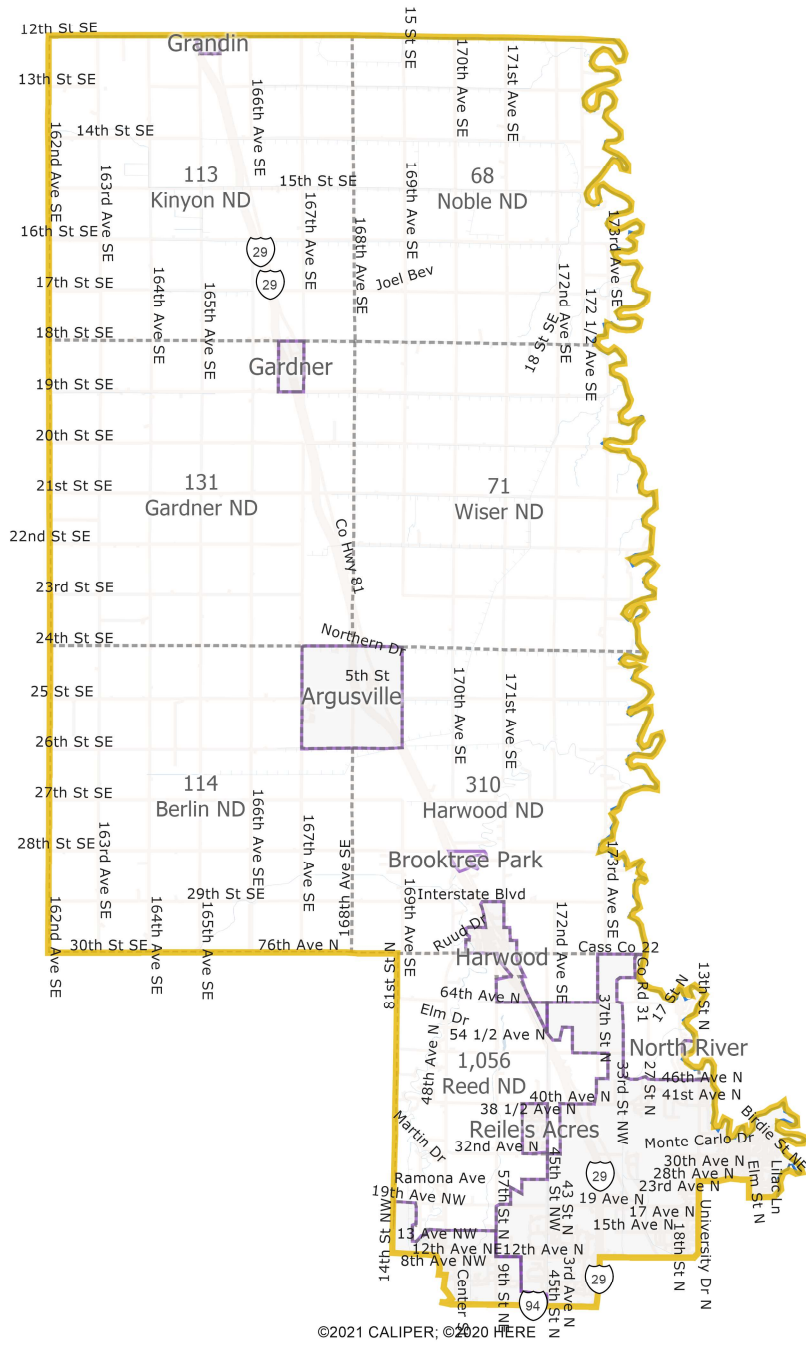

# District: 45

Field	Value
District	45
Population	16671
Deviation	95
% Deviation	0.57%
18+_Pop	13397
AmIndian	202
% AmIndian	1.21%
18+_Ind	155
% 18+_Ind	1.16%

**Map layers**

- Indian Reservation
- City/Town
- County
- County Subdivision

0 2 4  
Miles