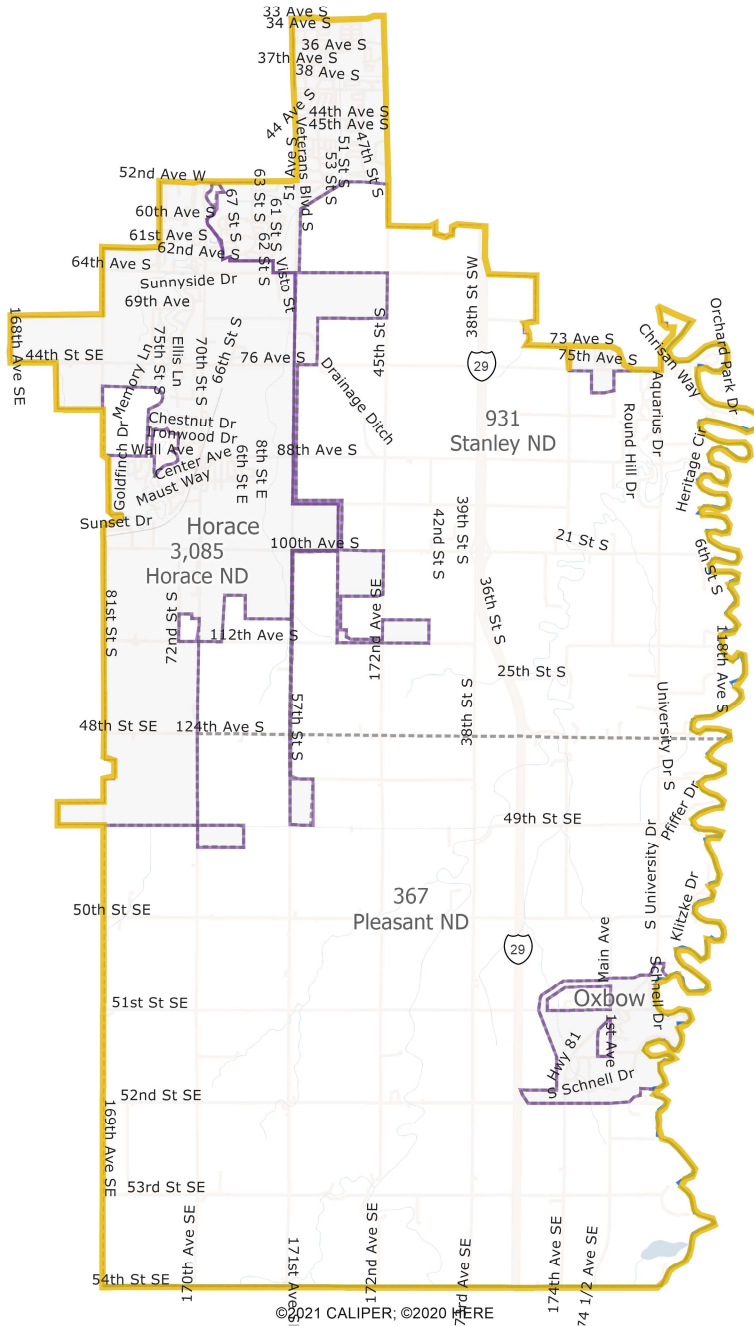

District: 27

Field	Value
District	27
Population	17002
Deviation	426
% Deviation	2.57%
18+_Pop	12185
AmIndian	157
% AmIndian	0.92%
18+_Ind	99
% 18+_Ind	0.81%

Map layers

- Indian Reservation
- Railroad
- City/Town
- County
- County Subdivision

0 1 2
Miles

©2021 CALIPER; ©2020 HERE