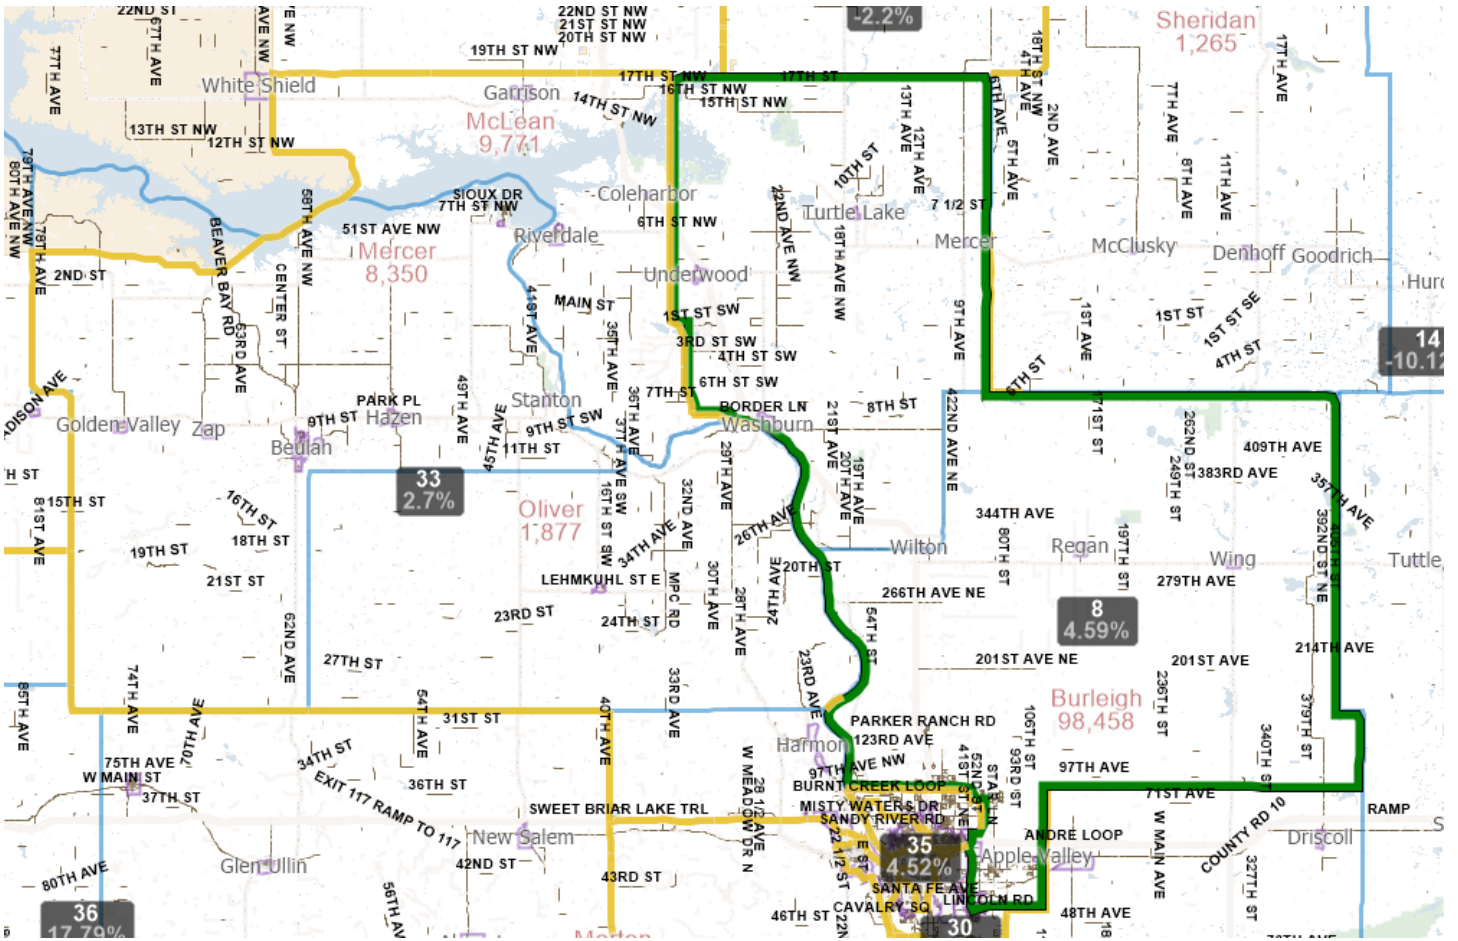

# Districts 8 & 33 Proposal - Nathe

# District: 8

Field	Value
District	8
Population	17337
Deviation	761
% Deviation	4.59%
18+_Pop	12585
AmIndian	337
% AmIndian	1.94%
18+_Ind	200
% 18+_Ind	1.59%

©2021 CALIPER; ©2020 HERE

# District: 33

Field	Value
District	33
Population	17023
Deviation	447
% Deviation	2.7%
18+_Pop	13066
AmIndian	325
% AmIndian	1.91%
18+_Ind	225
% 18+_Ind	1.72%