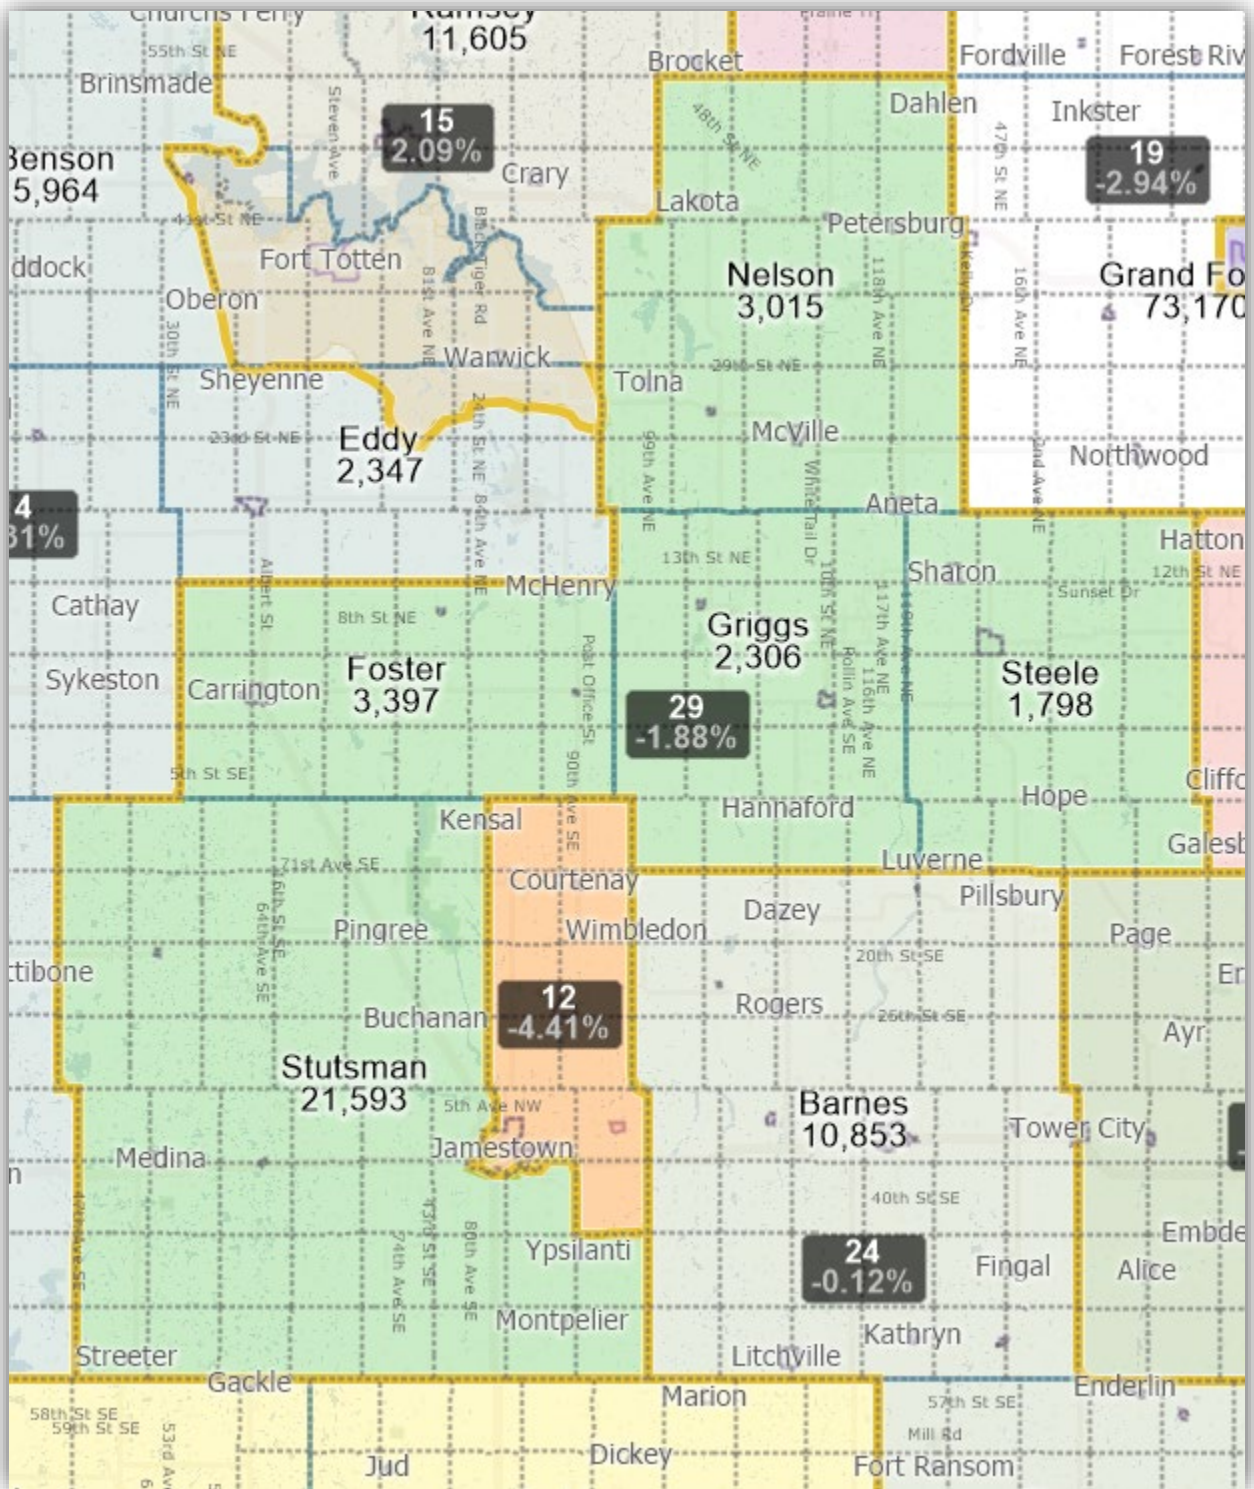

# Proposed Changes to Districts 12 and 29

# District: 12

Field	Value
District	12
Population	15845
Deviation	-731
% Deviation	-4.41%
18+_Pop	12761
AmIndian	279
% AmIndian	1.76%
18+_Ind	224
% 18+_Ind	1.76%

©2021 CALIPER; ©2020 HERE

# District: 29

Field	Value
District	29
Population	16264
Deviation	-312
% Deviation	-1.88%
18+_Pop	12827
AmIndian	87
% AmIndian	0.53%
18+_Ind	67
% 18+_Ind	0.52%

©2021 CALIPER; ©2020 HERE