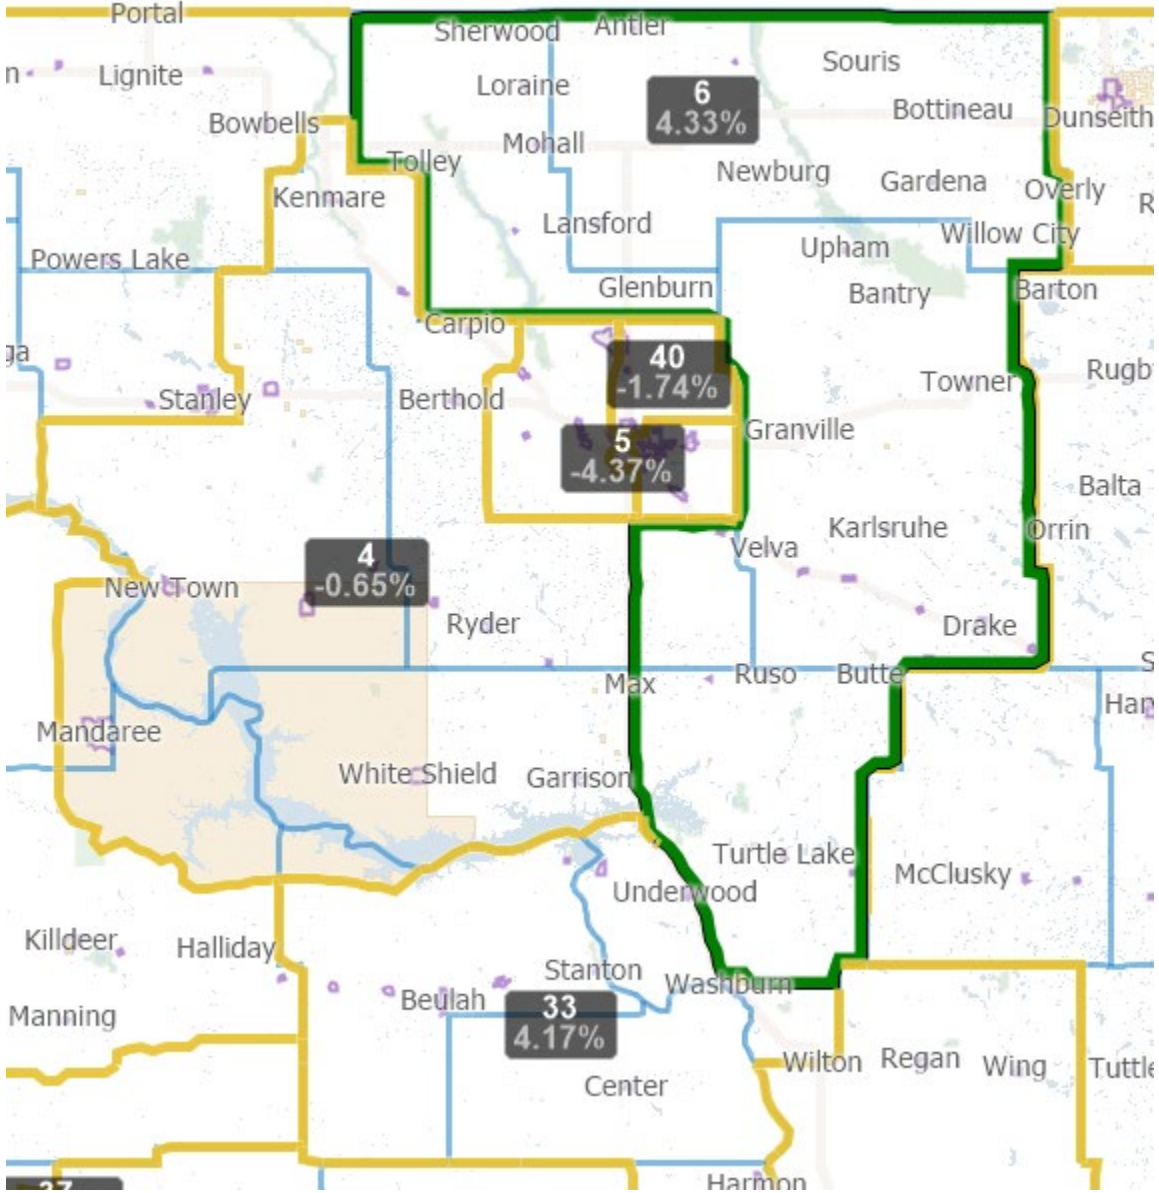

# Districts 4, 6, and 33 Proposal

# District: 4

Field	Value
District	4
Population	16469
Deviation	-107
% Deviation	-0.65%
18+_Pop	11916
AmIndian	5741
% AmIndian	34.86%
18+_Ind	3692
% 18+_Ind	30.98%

©2021 CALIPER; ©2020 HERE

# District: 6

Field	Value
District	6
Population	17293
Deviation	717
% Deviation	4.33%
18+_Pop	13436
AmIndian	290
% AmIndian	1.68%
18+_Ind	203
% 18+_Ind	1.51%

©2021 CALIPER; ©2020 HERE

# District: 33

Field	Value
District	33
Population	17267
Deviation	691
% Deviation	4.17%
18+_Pop	13088
AmIndian	278
% AmIndian	1.61%
18+_Ind	194
% 18+_Ind	1.48%