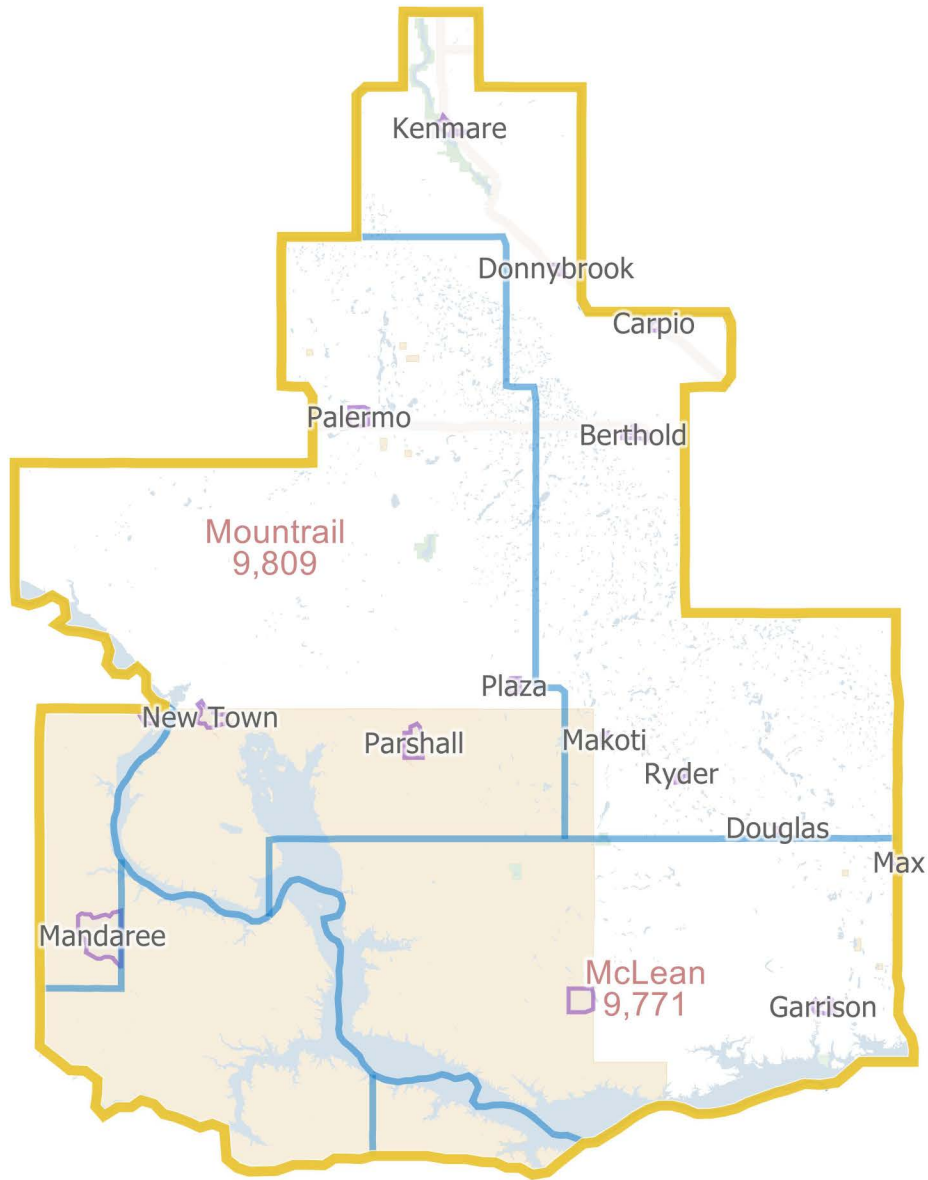

# Districts 4, 6, and 33 Proposal

# District: 4

Field	Value
District	4
Population	16469
Deviation	-107
% Deviation	-0.65%
18+_Pop	11916
AmIndian	5741
% AmIndian	34.86%
18+_Ind	3692
% 18+_Ind	30.98%

©2021 CALIPER; ©2020 HERE

# District: 6

Field	Value
District	6
Population	17293
Deviation	717
% Deviation	4.33%
18+_Pop	13436
AmIndian	290
% AmIndian	1.68%
18+_Ind	203
% 18+_Ind	1.51%

©2021 CALIPER; ©2020 HERE

# District: 33

Field	Value
District	33
Population	17267
Deviation	691
% Deviation	4.17%
18+_Pop	13088
AmIndian	278
% AmIndian	1.61%
18+_Ind	194
% 18+_Ind	1.48%